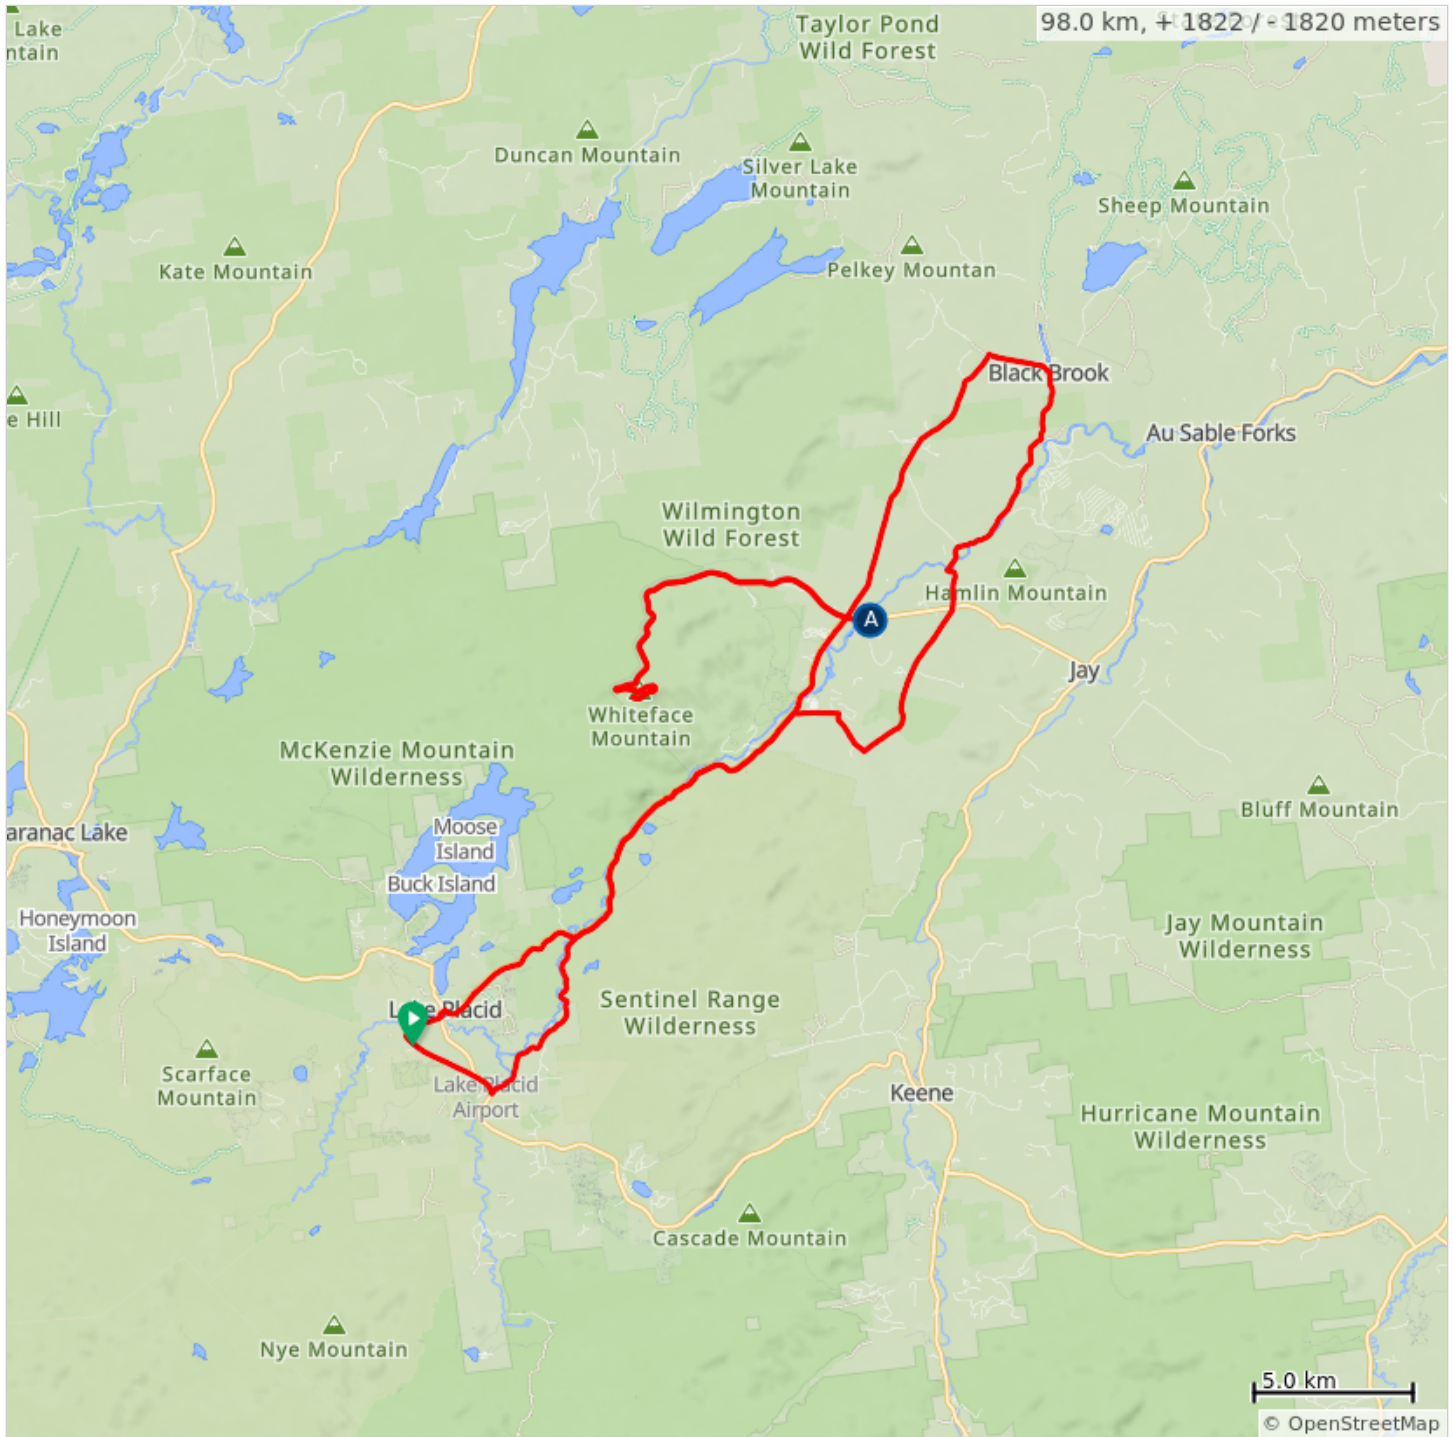

# 07.13-98km W-NY-139- LakePlacid\_Wilmington\_Whiteface

A. km48.3 Lunch Littel Supermarket

07.13-98km W-NY-139-LakePlacid\_Wilmington\_Whiteface

0.0	0.0	📍	Start of route
0.3	0.3	➡	Right onto Station Street
0.9	0.6	↙	Keep left onto Station Street
1.6	0.7	←	Left onto South Main Street, NY 73
1.9	0.3	➡	Right onto Wilmington Road, NY 86
21.3	19.5	←	Tournez à gauche sur Whiteface Mountain Veterans Memorial Highway, NY 431
34.2	12.9	↑	Faire demi-tour
47.1	12.9	↑	Continuer sur NY-86 E
47.9	0.8	⚓	Lunch / Retour sur ses pas
47.9	0.0	↑	Faire demi-tour
48.7	0.8	➡	Tourner à droite sur Bonnieview Rd
58.3	9.6	➡	Tourner à droite sur Silver Lake Rd

58.3 kilometers. +1359/-1496 meters

60.4	2.0	➡	Right onto Haselton Road
68.0	7.7	←	Left onto Bilhuber Road
69.4	1.4	↑	Continue onto Hardy Road
74.9	5.5	➡	Right onto Springfield Road, CR 83
76.4	1.5	←	Left onto Fox Farm Road, CR 12A
77.8	1.4	←	Left onto State Highway 86, NY 86
88.6	10.8	←	Left onto River Road
95.0	6.5	➡	Right onto State Highway 73, NY 73
95.7	0.6	↙	Keep left onto Old Military Road, CR 35
98.0	2.4	📍	End of route

39.7 kilometers. +470/-216 meters