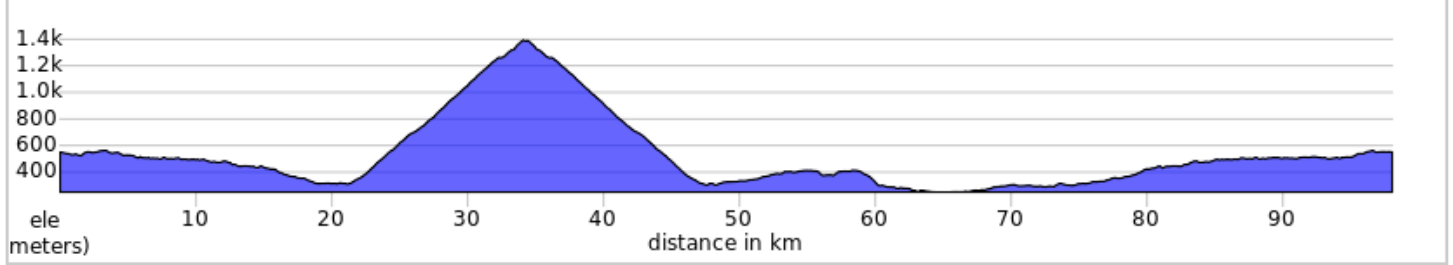

# 07.13-98km W-NY-139- LakePlacid\_Wilmington\_Whiteface

A. km48.3 Lunch Littel Supermarket

07.13-98km W-NY-139-LakePlacid\_Wilmington\_Whiteface

0.0	0.0	📍	Start of route
0.3	0.3	➡	Right onto Station Street
0.9	0.6	↙	Keep left onto Station Street
1.6	0.7	←	Left onto South Main Street, NY 73
1.9	0.3	➡	Right onto Wilmington Road, NY 86
21.3	19.5	←	Tournez à gauche sur Whiteface Mountain Veterans Memorial Highway, NY 431
34.2	12.9	↑	Faire demi-tour
47.1	12.9	↑	Continuer sur NY-86 E
47.9	0.8	⚓	Lunch / Retour sur ses pas
47.9	0.0	↑	Faire demi-tour
48.7	0.8	➡	Tourner à droite sur Bonnieview Rd
58.3	9.6	➡	Tourner à droite sur Silver Lake Rd

58.3 kilometers. +1359/-1496 meters

60.4	2.0	➡	Right onto Haselton Road
68.0	7.7	←	Left onto Bilhuber Road
69.4	1.4	↑	Continue onto Hardy Road
74.9	5.5	➡	Right onto Springfield Road, CR 83
76.4	1.5	←	Left onto Fox Farm Road, CR 12A
77.8	1.4	←	Left onto State Highway 86, NY 86
88.6	10.8	←	Left onto River Road
95.0	6.5	➡	Right onto State Highway 73, NY 73
95.7	0.6	↙	Keep left onto Old Military Road, CR 35
98.0	2.4	📍	End of route

39.7 kilometers. +470/-216 meters