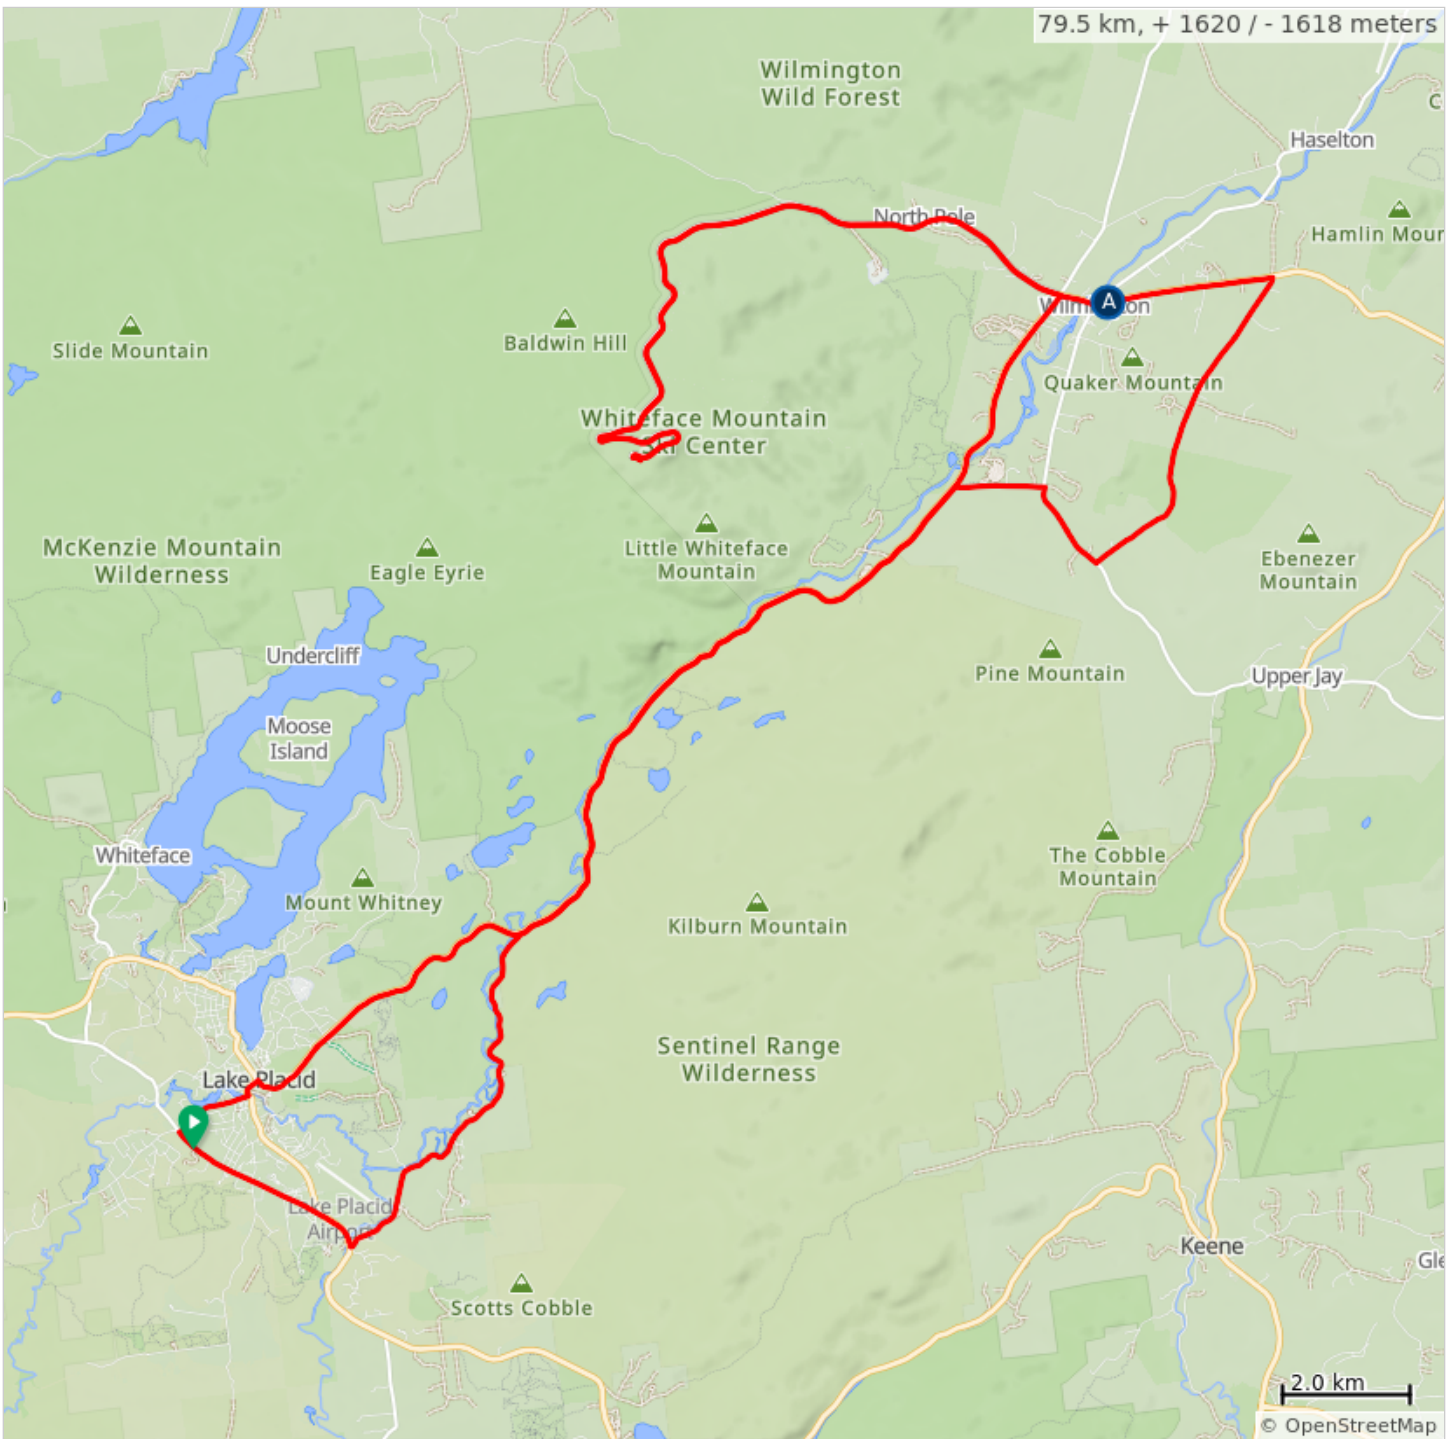

07.13-79km W-NY-138- LakePlacid_Wilmington_Whiteface

A. Km 48.2 Lunch Little supermarket

07.13-79km W-NY-138-LakePlacid_Wilmington_Whiteface

0.0	0.0		Start of route
0.3	0.3		Right onto Station Street
0.9	0.6		Keep left onto Station Street
1.6	0.7		Left onto South Main Street, NY 73
1.9	0.3		Right onto Wilmington Road, NY 86
21.4	19.5		Tourner à gauche sur NY-431 N
34.3	12.9		Keep right
34.4	0.1		Make a U-turn
34.6	0.1		Sharp right onto Whiteface Mountain Veterans Memorial Highway, NY 431
47.5	12.9		Continue onto State Highway 86, NY 86
48.3	0.8		Lunch / Continuer
50.9	2.6		Sharp right onto Hardy Road

50.9 kilometers. +1222/-1473 meters

56.4	5.5		Right onto Springfield Road, CR 83
57.9	1.5		Left onto Fox Farm Road, CR 12A
59.3	1.4		Left onto State Highway 86, NY 86
70.0	10.8		Left onto River Road
76.5	6.5		Right onto State Highway 73, NY 73
77.1	0.6		Keep left onto Old Military Road, CR 35
79.5	2.4		End of route

28.6 kilometers. +340/-99 meters