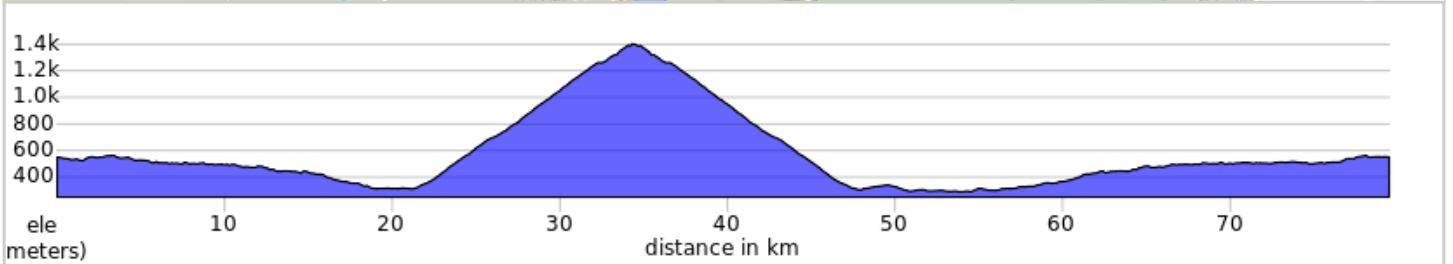

07.13-79km W-NY-138- LakePlacid_Wilmington_Whiteface

A. Km 48.2 Lunch Little supermarket

07.13-79km W-NY-138-LakePlacid_Wilmington_Whiteface

0.0	0.0		Start of route
0.3	0.3		Right onto Station Street
0.9	0.6		Keep left onto Station Street
1.6	0.7		Left onto South Main Street, NY 73
1.9	0.3		Right onto Wilmington Road, NY 86
21.4	19.5		Tourner à gauche sur NY-431 N
34.3	12.9		Keep right
34.4	0.1		Make a U-turn
34.6	0.1		Sharp right onto Whiteface Mountain Veterans Memorial Highway, NY 431
47.5	12.9		Continue onto State Highway 86, NY 86
48.3	0.8		Lunch / Continuer
50.9	2.6		Sharp right onto Hardy Road

50.9 kilometers. +1222/-1473 meters

56.4	5.5		Right onto Springfield Road, CR 83
57.9	1.5		Left onto Fox Farm Road, CR 12A
59.3	1.4		Left onto State Highway 86, NY 86
70.0	10.8		Left onto River Road
76.5	6.5		Right onto State Highway 73, NY 73
77.1	0.6		Keep left onto Old Military Road, CR 35
79.5	2.4		End of route

28.6 kilometers. +340/-99 meters