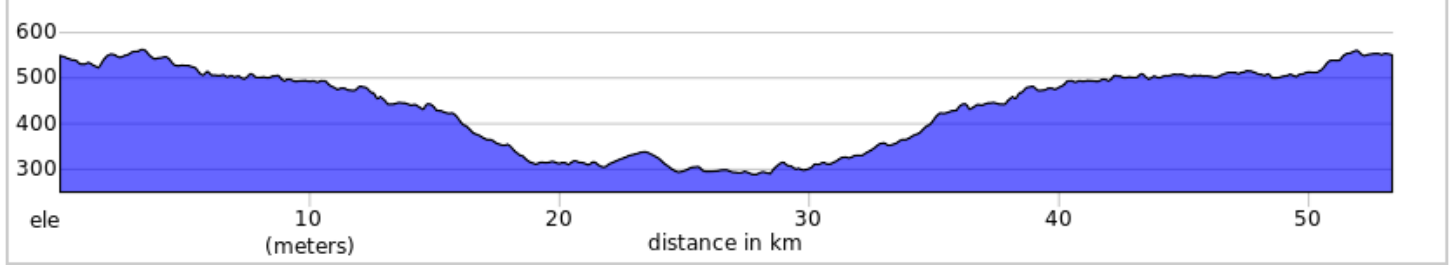

07.13-53km W-NY-137 LakePlacid_Wilmington

A. Km 22.1 Lunch Little Supermarket

07.13-53km W-NY-137 LakePlacid_Wilmington

0.0	0.0		Start of route
0.3	0.3		Right onto Station Street
0.9	0.6		Keep left onto Station Street
1.6	0.7		Left onto South Main Street, NY 73
1.9	0.3		Right onto Wilmington Road, NY 86
21.3	19.5		Right onto State Highway 86, NY 86
22.1	0.8		Continuer
24.7	2.6		Sharp right onto Hardy Road
30.2	5.5		Right onto Springfield Road, CR 83
31.7	1.5		Left onto Fox Farm Road, CR 12A
33.1	1.4		Left onto State Highway 86, NY 86
43.9	10.8		Left onto River Road

43.9 kilometers. +462/-507 meters

50.3	6.5		Right onto State Highway 73, NY 73
51.0	0.6		Keep left onto Old Military Road, CR 35
53.3	2.4		End of route

9.5 kilometers. +50/-11 meters