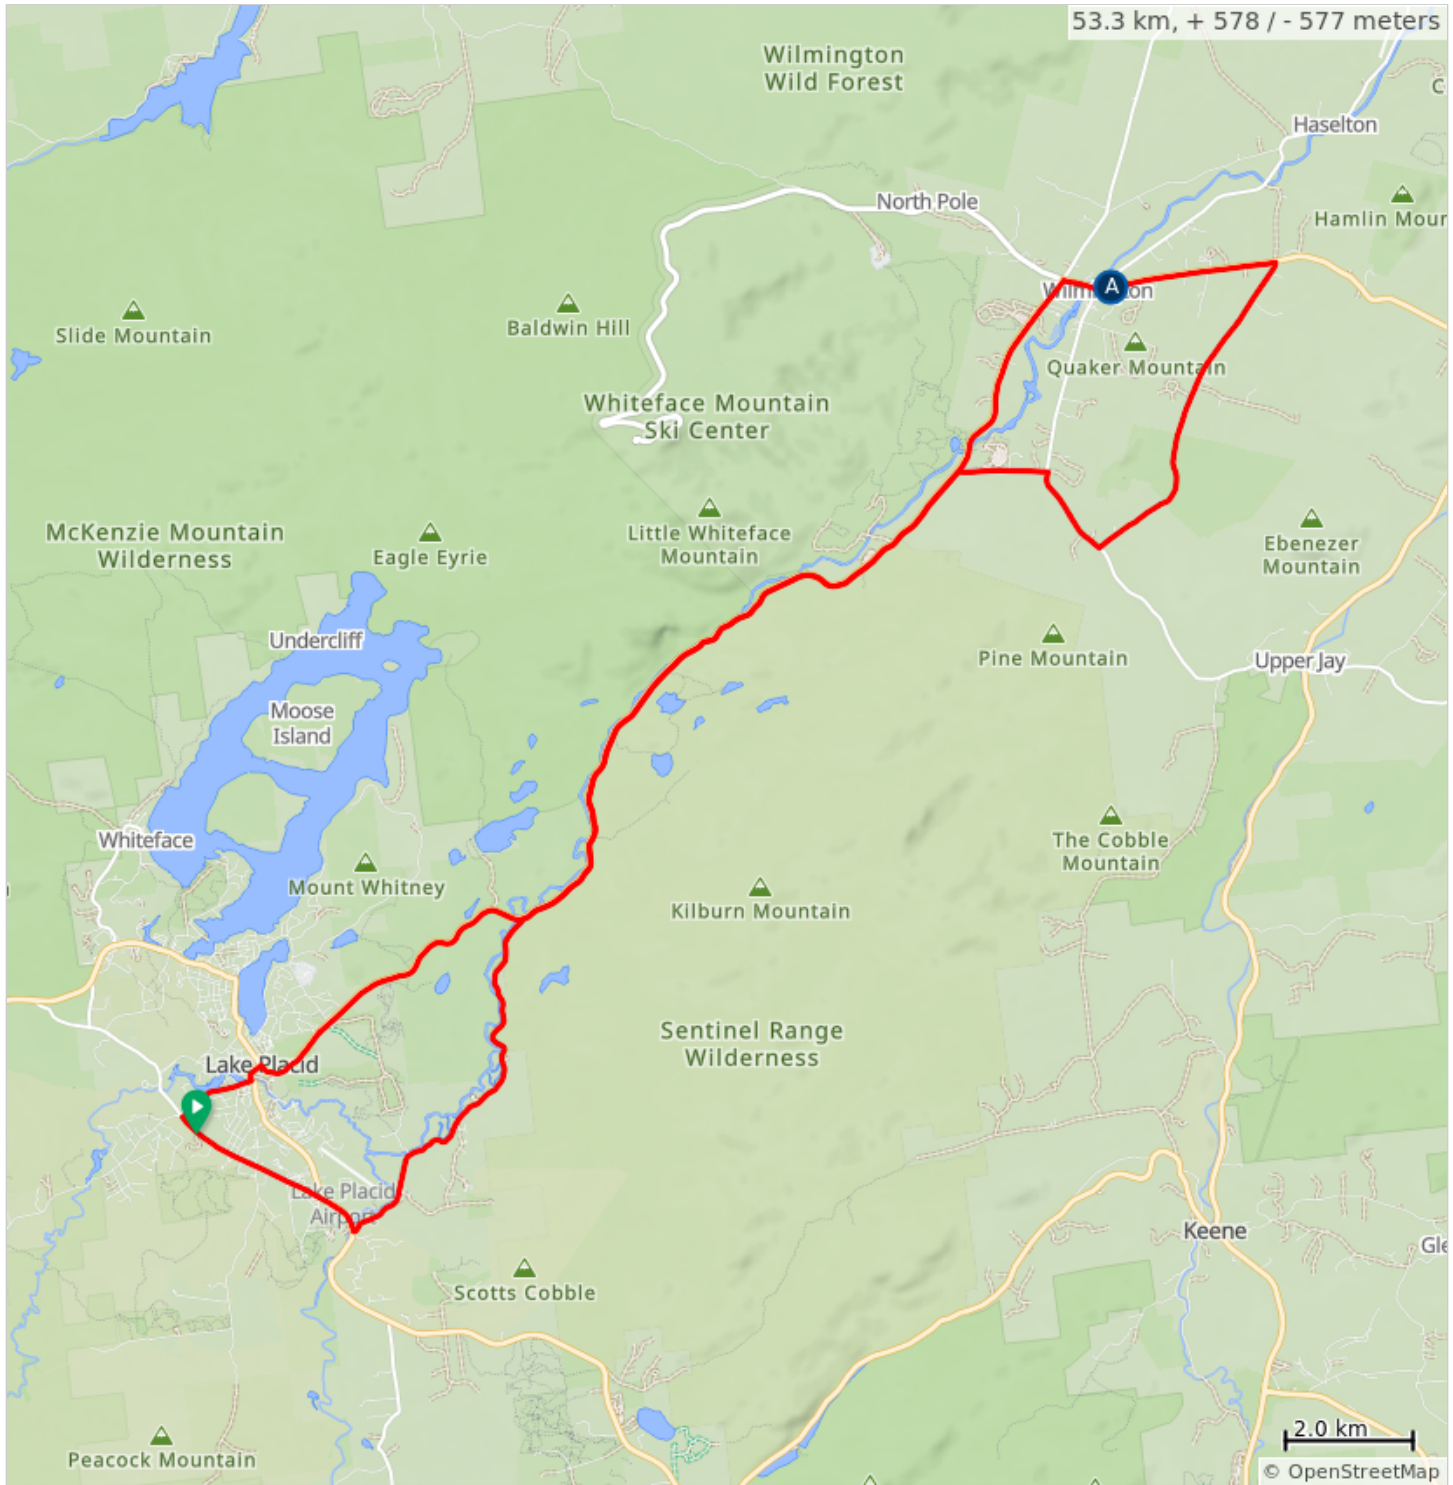

07.13-53km W-NY-137 LakePlacid_Wilmington

A. Km 22.1 Lunch Little Supermarket

07.13-53km W-NY-137 LakePlacid_Wilmington

0.0	0.0		Start of route
0.3	0.3		Right onto Station Street
0.9	0.6		Keep left onto Station Street
1.6	0.7		Left onto South Main Street, NY 73
1.9	0.3		Right onto Wilmington Road, NY 86
21.3	19.5		Right onto State Highway 86, NY 86
22.1	0.8		Continuer
24.7	2.6		Sharp right onto Hardy Road
30.2	5.5		Right onto Springfield Road, CR 83
31.7	1.5		Left onto Fox Farm Road, CR 12A
33.1	1.4		Left onto State Highway 86, NY 86
43.9	10.8		Left onto River Road

43.9 kilometers. +462/-507 meters

50.3	6.5		Right onto State Highway 73, NY 73
51.0	0.6		Keep left onto Old Military Road, CR 35
53.3	2.4		End of route

9.5 kilometers. +50/-11 meters